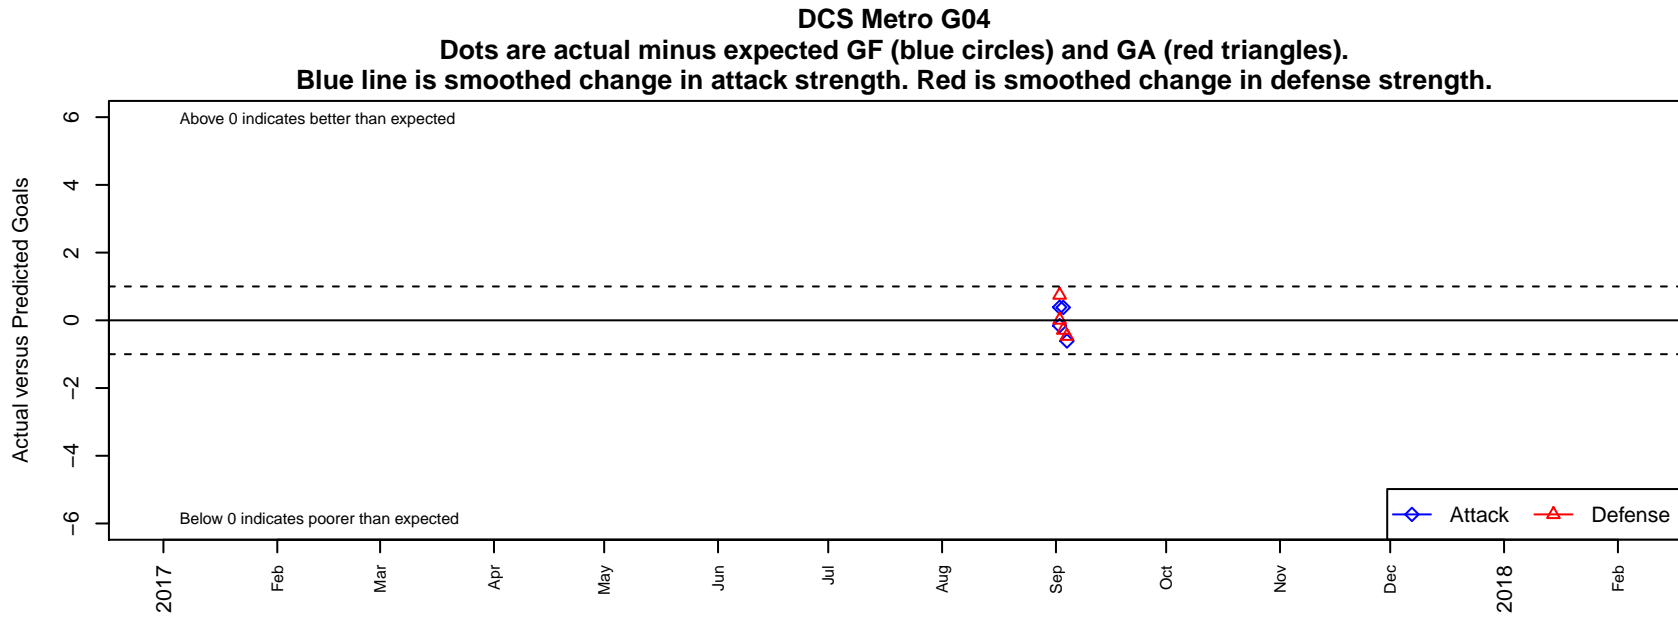

# DCS Metro G04

, BC  
G04 total strength=1238  
attack=3.74 defense=5.55

alt names used: DELTA COASTAL SELECTS DCS U14 METRC  
Venues played: 2017 SX Cup U14 Metro – Tier 2 U14

<b>date</b>	<b>home</b>		<b>away</b>		<b>venue</b>	<b>pred.home</b>	<b>pred.away</b>
2017-09-04	Vancouver FC G04	2	DCS Metro G04	0	2017 SX Cup U14 Metro – Tier 2 U14	1.53	0.61
2017-09-03	Richmond FC Strikers G04	2	DCS Metro G04	1	2017 SX Cup U14 Metro – Tier 2 U14	1.71	0.62
2017-09-02	Calgary Foothills G04	1	DCS Metro G04	0	2017 SX Cup U14 Metro – Tier 2 U14	1.75	0.16
2017-09-02	Seattle United W Blue G04	1	DCS Metro G04	1	2017 SX Cup U14 Metro – Tier 2 U14	1.01	0.61